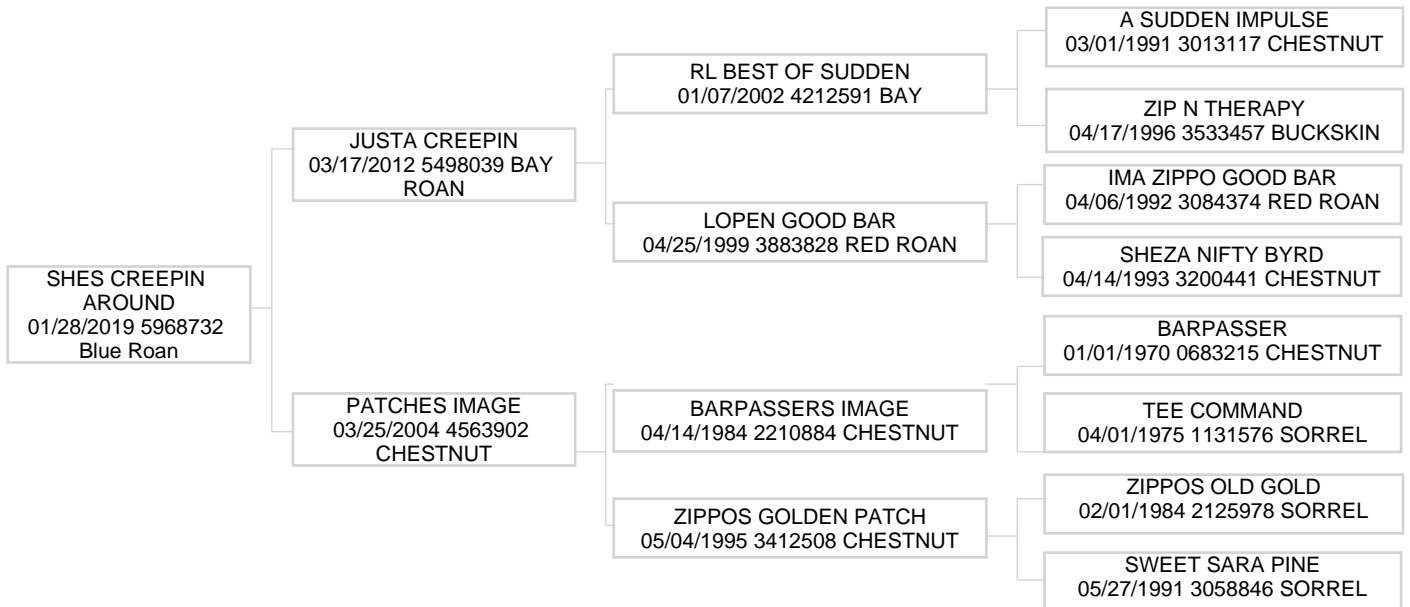

Master Registration Report

07/28/2023

Record Code: 21

**SHES CREEPIN AROUND, 5968732**

Blue Roan mare foaled in Ohio on 01/28/2019

**Horse Details:**

Sire: JUSTA CREEPIN, 5498039  
Dam: PATCHES IMAGE, 4563902

Maternal Grand sire: BARPASSERS IMAGE (2210884)  
DECEASED

Produced by: Transported Semen

Additional Information:  
Transported Semen

Genetic Testing Results:  
HYPP = N/N  
Genetic Typed  
Parentage Verified

**Breeder:** TONYA A CARMEAN  
ORANGEVILLE, PA

**Owner:** SOPHIA REINFELDER/JAN N BARRE  
ROEDINGHAUSEN  
GERMANY

CURRENT OWNER : SOPHIA REINFELDER/JAN N BARRE  
ROEDINGHAUSEN GERMANY DATE ACQUIRED : 3/15/2021